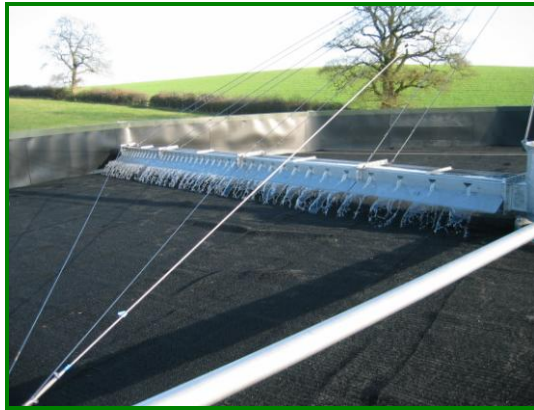

Sewaco Ltd provide the design, manufacture, supply and installation for the full range of our HYRATE rectangular and Polytower plastic media biofilters. Filter shells extend in size from 3.0 – 30 mt square and from 6 – 30 mt in diameter with structure height from 3.6 – 9.0 mts. Specially treated media support matrix modules are factory built and delivered ready for immediate installation, thus reducing site time. Filters can be fitted with sectional roof panels where an enclosed structure is required. Low level ventilation control and abstraction facilities are also provided.

Plastic modular media to suit roughing, secondary and nitrification applications are available. Access stairway structures are manufactured and installed to meet individual site requirements. Mesh infill panels being supplied to comply with site specific safety standards.

Flow rates from 3.5 – 980 lt/sec, are handled by our range of HYCOVER static and rotary distributors. Static distribution systems can be fitted with AUTOCLEANSE our automatic nozzle cleansing system is designed to maintain free flowing nozzles with minimal maintenance requirements. Our rotary distributors are available in both tubular and trough arm concept. Machines have stainless steel distribution arms and can be arranged for gravity or pumped feed. We also offer a self dosing version that incorporates an integral dosing syphon. Rotary distributors are offered for both reaction drive and variable speed controlled power driven applications.